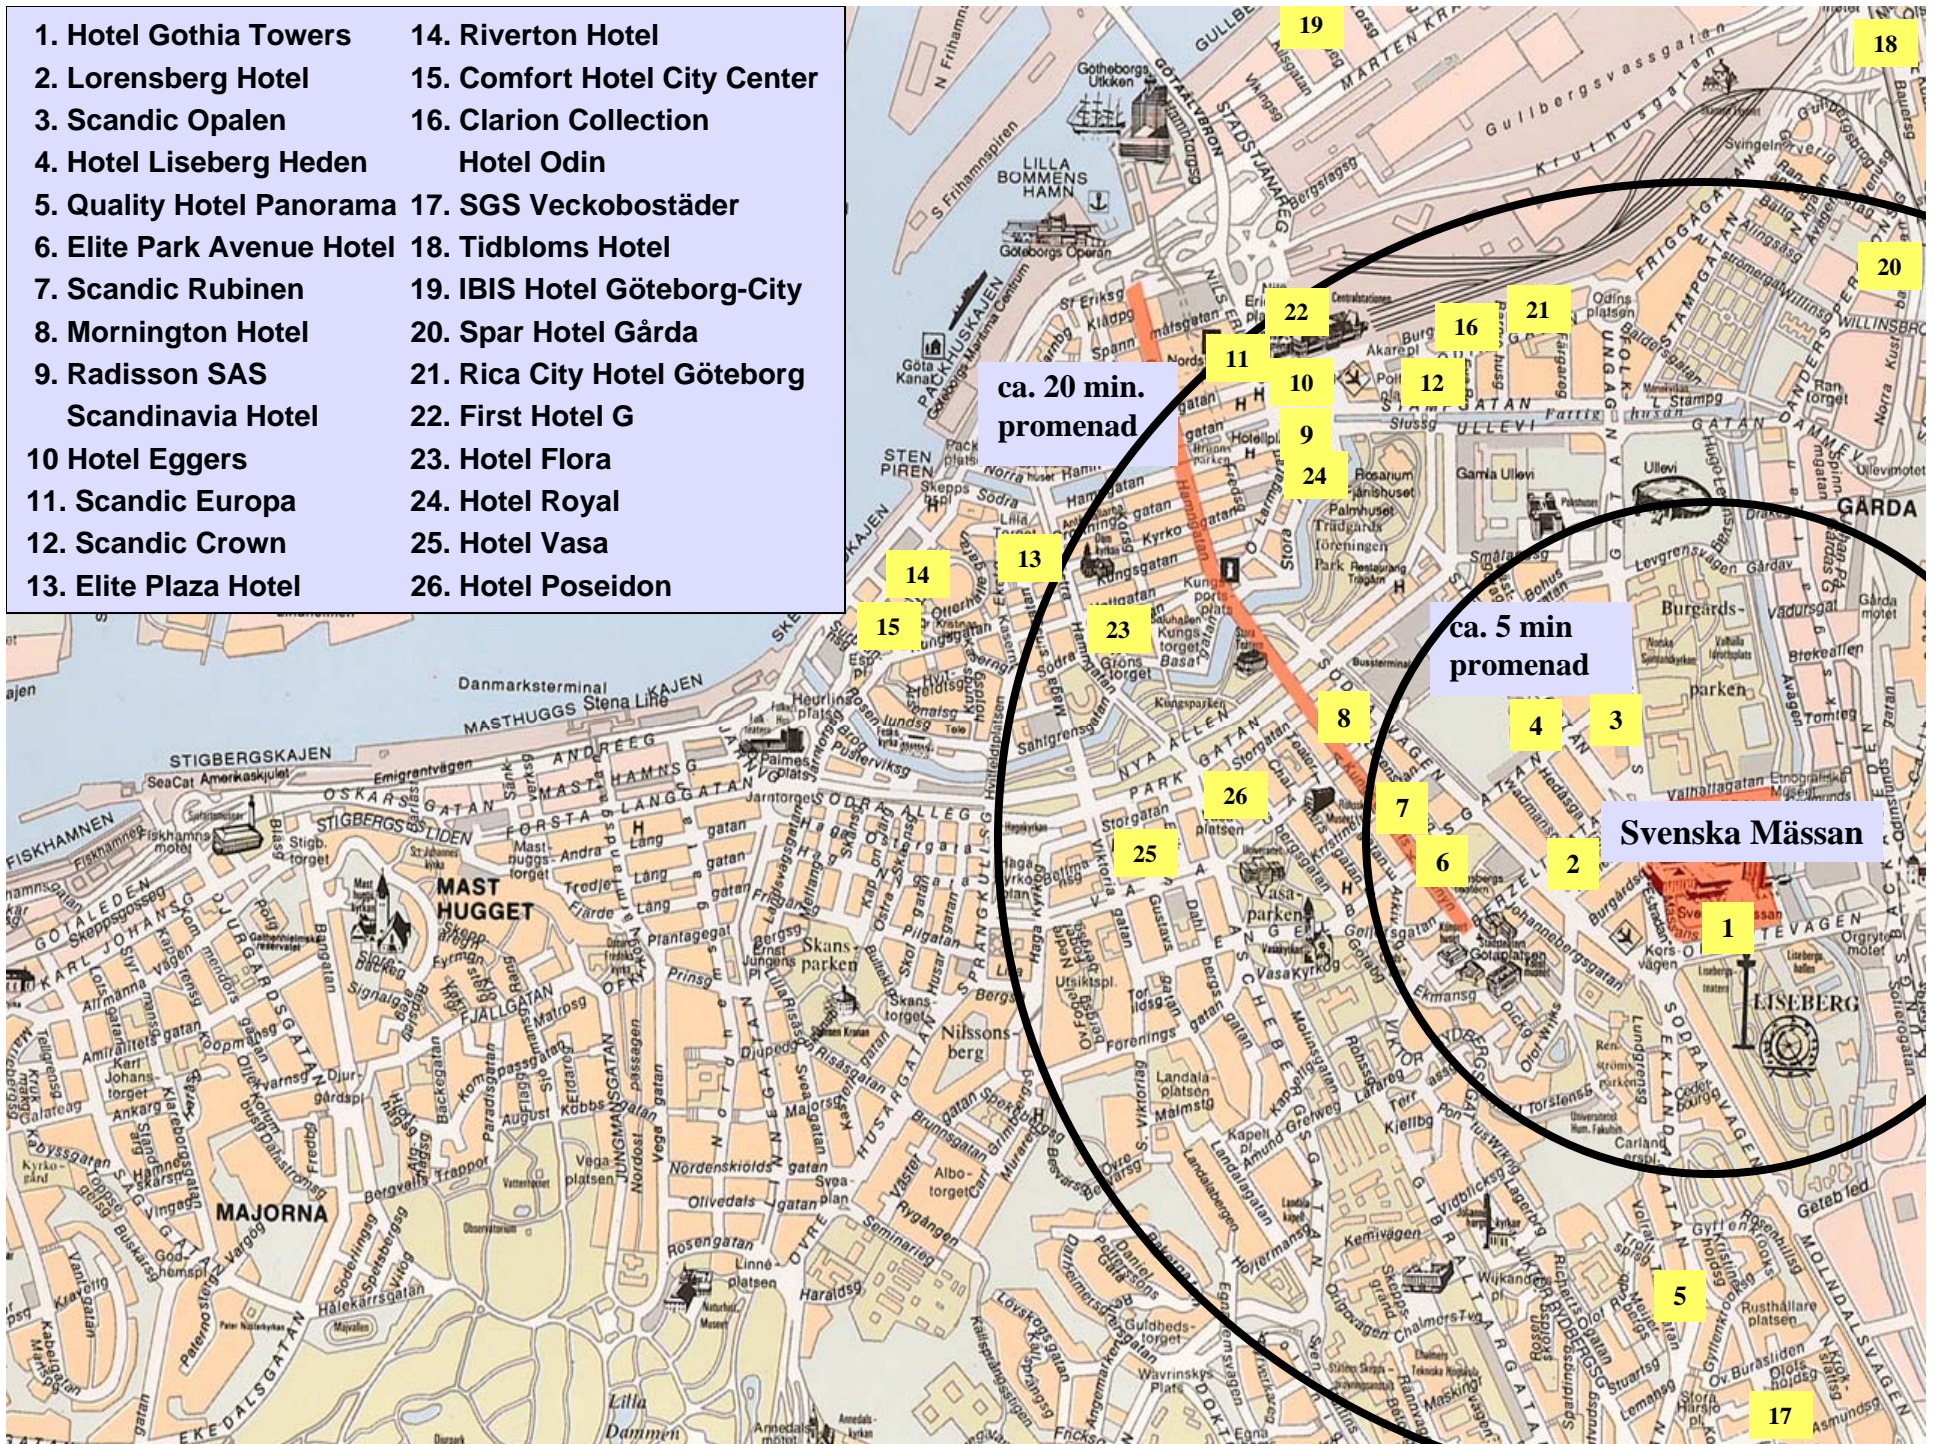

- | | |
|----------------------------|-------------------------------|
| 1. Hotel Gothia Towers | 14. Riverton Hotel |
| 2. Lorensberg Hotel | 15. Comfort Hotel City Center |
| 3. Scandic Opalen | 16. Clarion Collection |
| 4. Hotel Liseberg Heden | Hotel Odin |
| 5. Quality Hotel Panorama | 17. SGS Veckobostäder |
| 6. Elite Park Avenue Hotel | 18. Tidbloms Hotel |
| 7. Scandic Rubinen | 19. IBIS Hotel Göteborg-City |
| 8. Mornington Hotel | 20. Spar Hotel Gårda |
| 9. Radisson SAS | 21. Rica City Hotel Göteborg |
| Scandinavia Hotel | 22. First Hotel G |
| 10 Hotel Eggers | 23. Hotel Flora |
| 11. Scandic Europa | 24. Hotel Royal |
| 12. Scandic Crown | 25. Hotel Vasa |
| 13. Elite Plaza Hotel | 26. Hotel Poseidon |

ca. 20 min.
promenad

ca. 5 min
promenad

Svenska Mässan